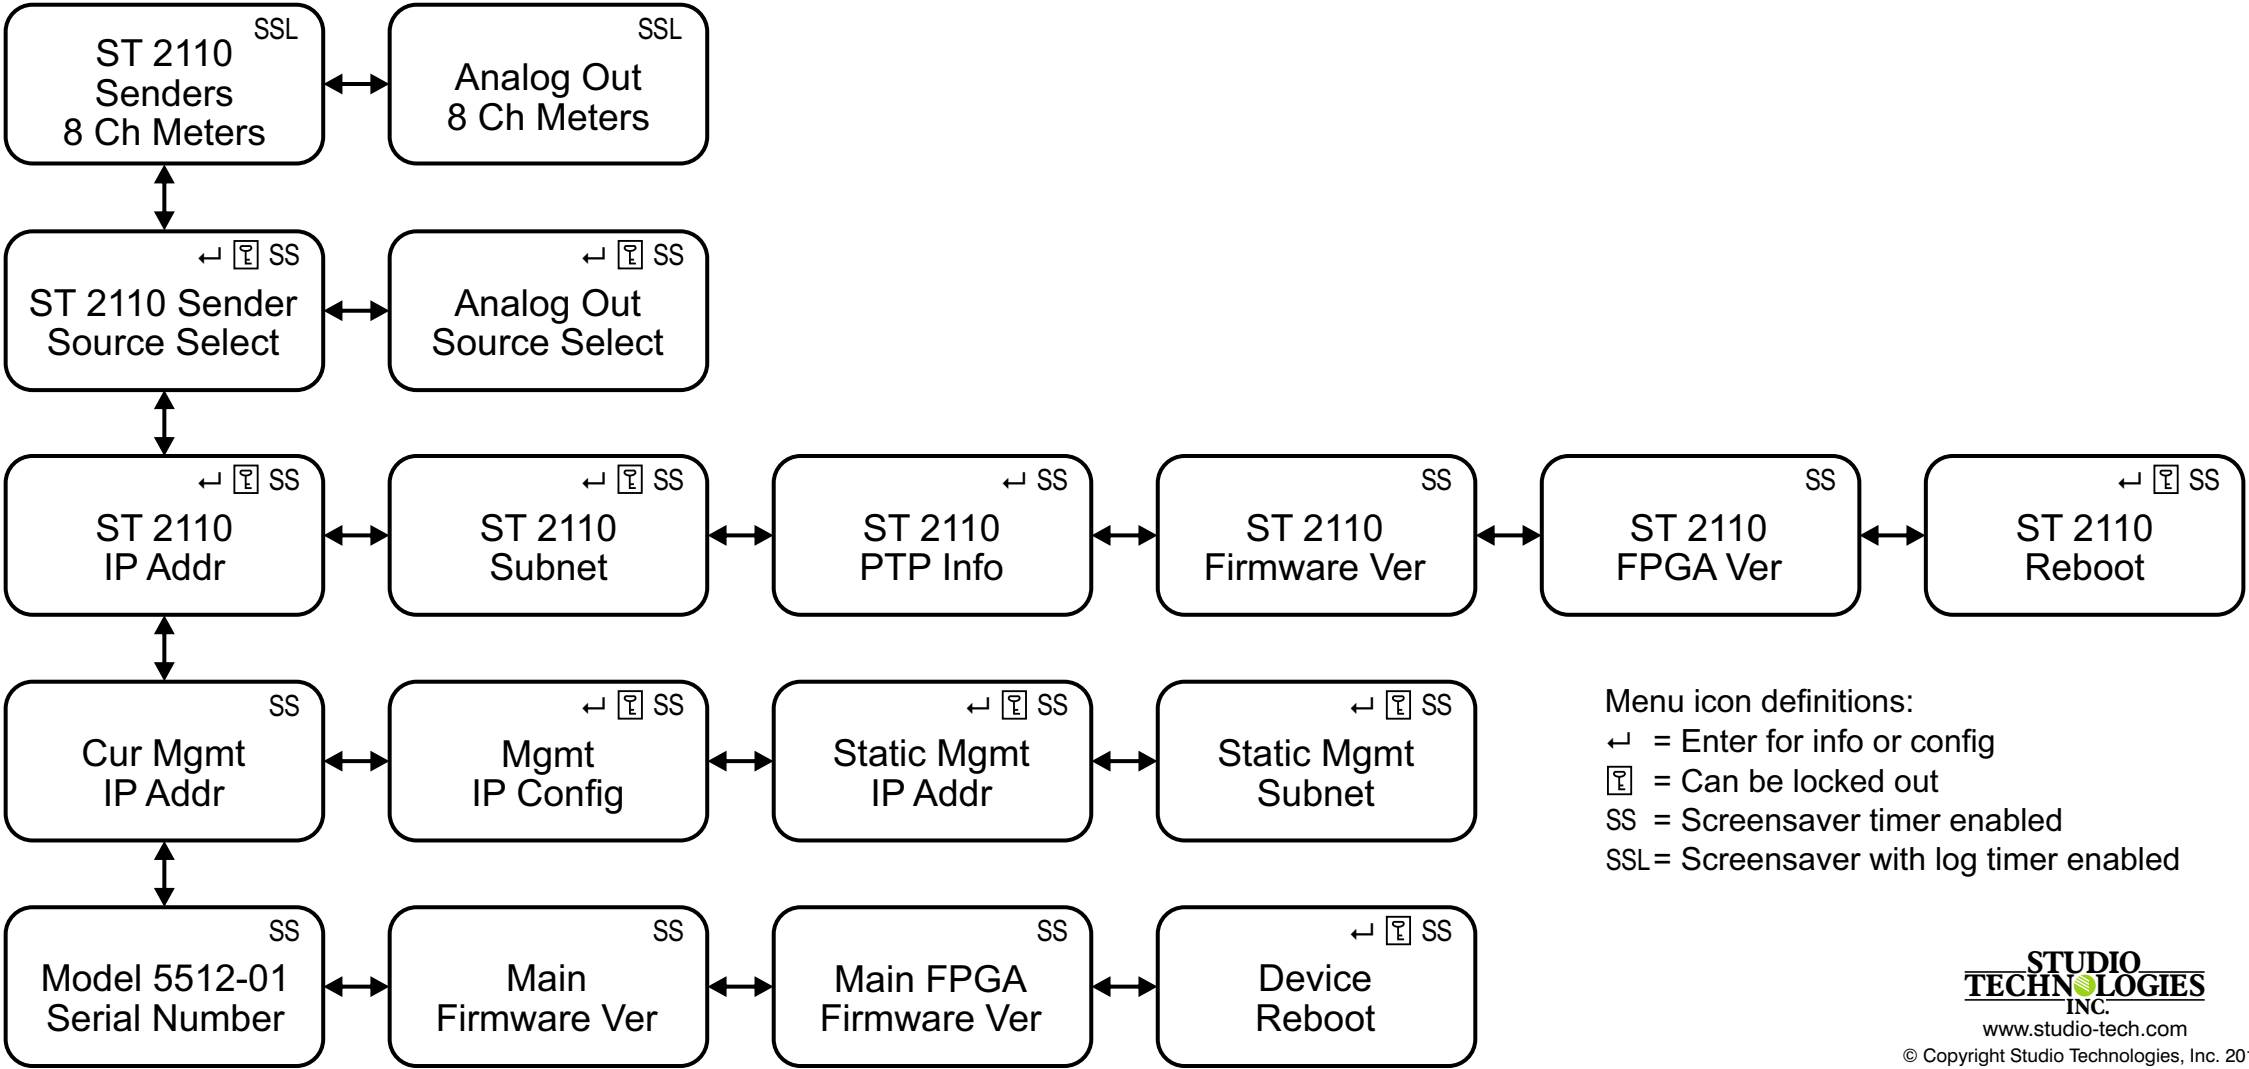

# Model 5512-01 Menu Structure

Menu icon definitions:  
 ↵ = Enter for info or config  
 🔒 = Can be locked out  
 SS = Screensaver timer enabled  
 SSL = Screensaver with log timer enabled